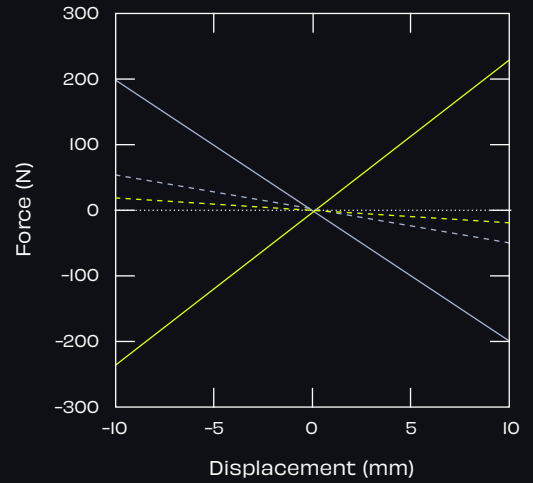

How it Works

R.A.D. deploys a novel "magnetic negative spring" (MNS). Unlike a conventional spring with a force that is oppositely directed to its direction of motion, a MNS must produce a force in the same direction of motion. This force must rise linearly with increasing distance.

The R.A.D. needs a four-axis passive magnetic bearing to keep the magnets centered radially, along with an active Lorentz force and active axial magnetic bearing to keep the magnets axially centered when music is not playing.

The net force is about **tenfold smaller** than it would be for a conventional speaker.

- Magnetic Negative Spring (MNS)
- Air pressure force
- - - Net force
- · · Part of the flexible support force

The Result

SMALL AND MIGHTY

Through our R.A.D. breakthrough, Brane is the first to fit an 8-inch subwoofer into a mobile speaker. Brane X weighs in at only 7.7 lbs.

DEEPER BASS

Brane X boasts a 10X increase in sub-bass, increasing performance without increasing overall size or power consumption.