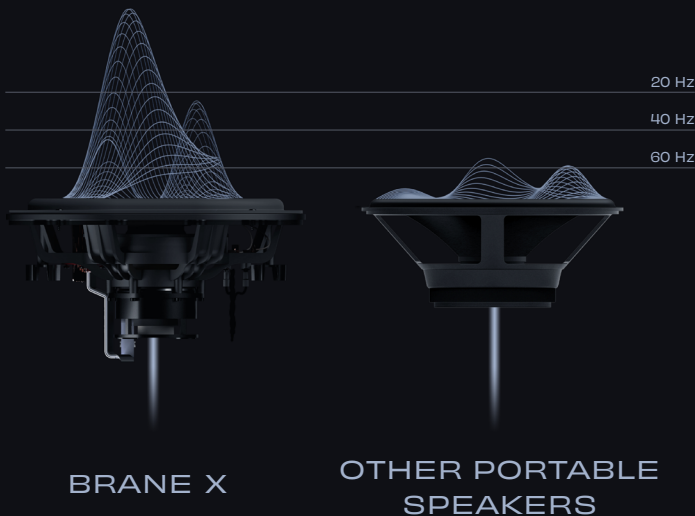

FEWER WATTS, MORE SOUND

At just 6 watts, Brane X only burns 10% of the power of conventional speakers.

BRANE X

OTHER PORTABLE SPEAKERS

In addition to the technological breakthrough that gives Brane X its bass power, the speaker also includes all of the modern smart speaker features you expect.

FULLY WATERPROOF
VOICE-ENABLED

ADJUSTABLE EQ SETTINGS
MULTIPLE SPEAKER CONTROL

CUSTOM GROUPS
SMART APP

Brane Audio: Feel What You Hear.

Proudly headquartered in Austin, TX, the Live Music Capital of the World. Learn more at braneaudio.com.